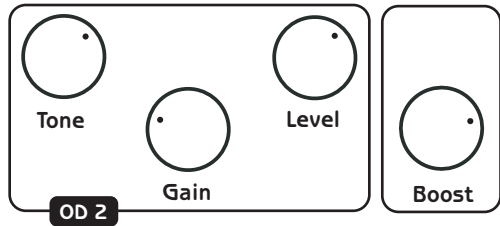

Fat City

Dual Overdrive + Boost

Quick Start Settings

Note - If the BOOST control is shown, it is assumed the BOOST switch is on, and the PRE/POST switch is set to PRE

Cold Shot

Jail Break

Barracuda

80's Style