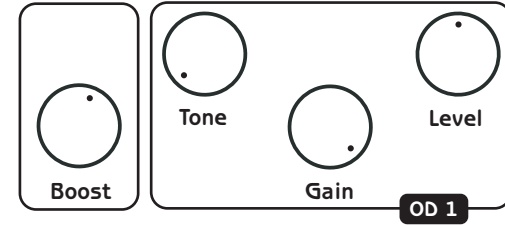

Fat City

Dual Overdrive + Boost

Quick Start Settings

Note - If the BOOST control is shown, it is assumed the BOOST switch is on, and the PRE/POST switch is set to PRE

Cold Shot

Jail Break

Barracuda

80's Style