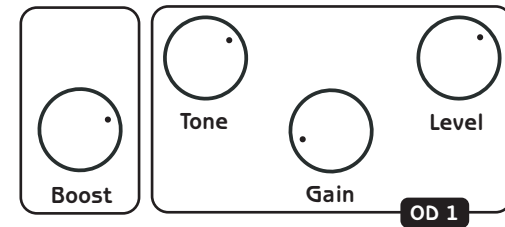

Fat City

Dual Overdrive + Boost

Quick Start Settings

Note - If the BOOST control is shown, it is assumed the BOOST switch is on, and the PRE/POST switch is set to PRE

Shock Me