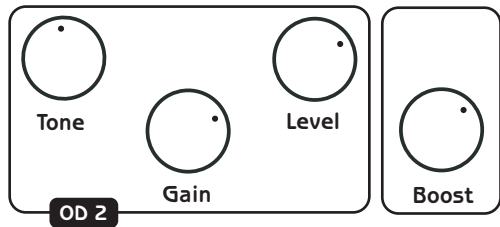

Fat City

Dual Overdrive + Boost

Quick Start Settings

Note - If the BOOST control is shown, it is assumed the BOOST switch is on, and the PRE/POST switch is set to PRE

Cold Shot

Jail Break

Barracuda

80's Style