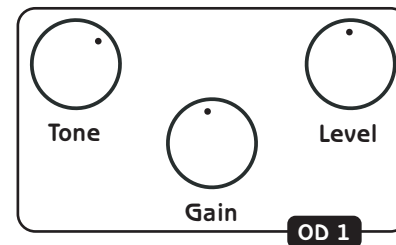

Fat City

Dual Overdrive + Boost

Quick Start Settings

Note - If the BOOST control is shown, it is assumed the BOOST switch is on, and the PRE/POST switch is set to PRE

"Fat City"