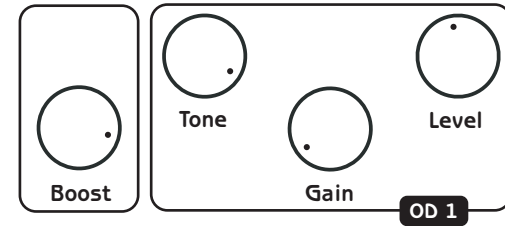

Fat City

Dual Overdrive + Boost

Quick Start Settings

Note - If the BOOST control is shown, it is assumed the BOOST switch is on, and the PRE/POST switch is set to PRE

Cold Shot

Jail Break

Barracuda

80's Style