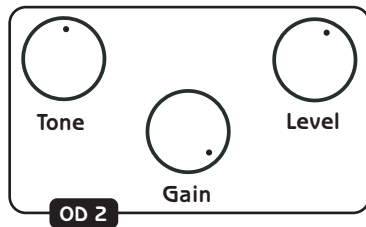

Fat City

Dual Overdrive + Boost

Quick Start Settings

Note - If the BOOST control is shown, it is assumed the BOOST switch is on, and the PRE/POST switch is set to PRE

Cold Shot

Jail Break

Barracuda

80's Style