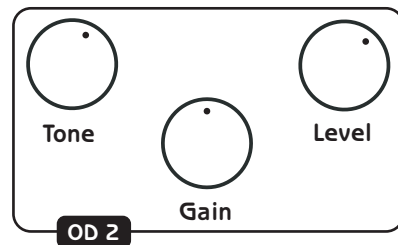

Fat City

Dual Overdrive + Boost

Quick Start Settings

Note - If the BOOST control is shown, it is assumed the BOOST switch is on, and the PRE/POST switch is set to PRE

"Fat City"