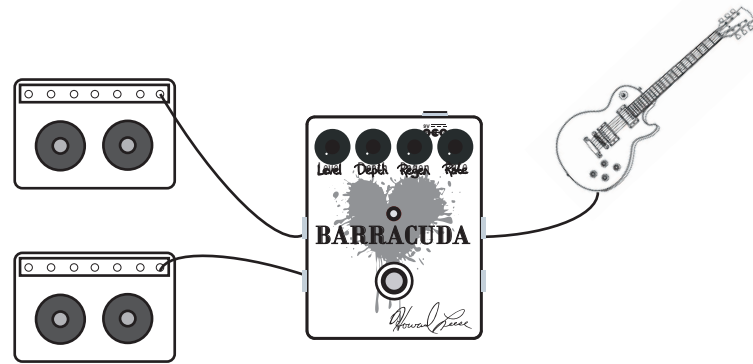

BARRACUDA®

Analog Flanger

Quick Start Settings

*Note - settings are approximate.
Additional adjustment may be necessary.*

Level Depth Regen Rate

Barracuda

Level Depth Regen Rate

Liquid Flange

Level Depth Regen Rate

Tape Flange

Level Depth Regen Rate

Rocket Ride

Mono Mode

Stereo Mode

Manual Mode