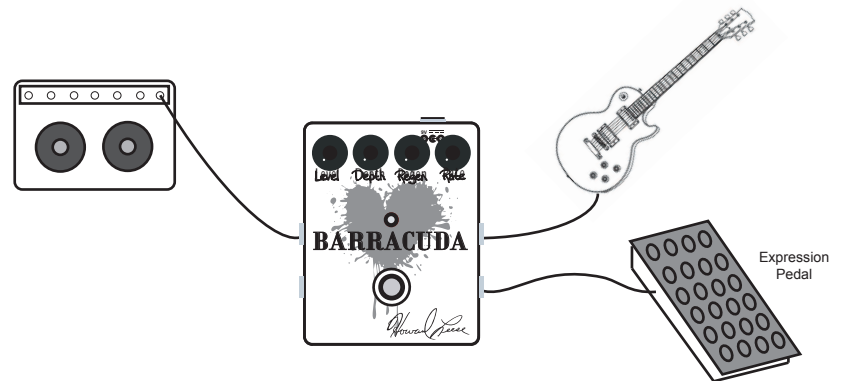

BARRACUDA®

Analog Flanger

Quick Start Settings

*Note - settings are approximate.
Additional adjustment may be necessary.*

Level Depth Regen Rate

Barracuda

Level Depth Regen Rate

Liquid Flange

Level Depth Regen Rate

Tape Flange

Level Depth Regen Rate

Rocket Ride

Mono Mode

Stereo Mode

Manual Mode