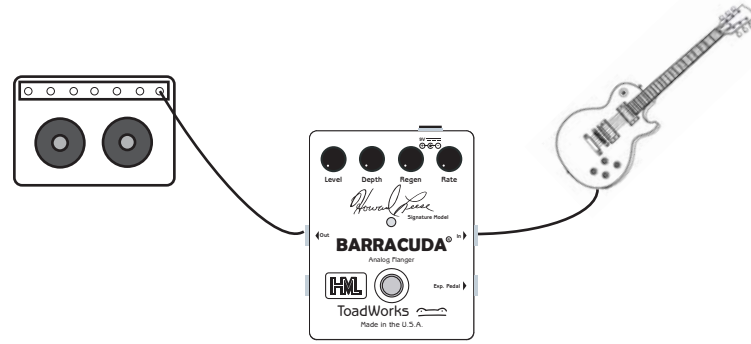

BARRACUDA

Analog Flanger

Quick Start Settings

Note - settings are approximate.
Additional adjustment may be necessary.

Level Depth Regen Rate

Barracuda

Level Depth Regen Rate

Liquid Flange

Level Depth Regen Rate

Tape Flange

Level Depth Regen Rate

Rocket Ride

Mono Mode

Stereo Mode

Manual Mode