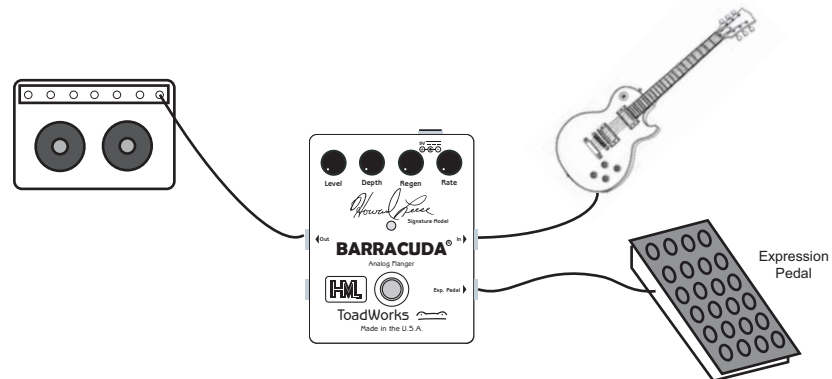

BARRACUDA

Analog Flanger

Quick Start Settings

Note - settings are approximate.
Additional adjustment may be necessary.

Level Depth Regen Rate

Barracuda

Level Depth Regen Rate

Liquid Flange

Level Depth Regen Rate

Tape Flange

Level Depth Regen Rate

Rocket Ride

Mono Mode

Stereo Mode

Manual Mode