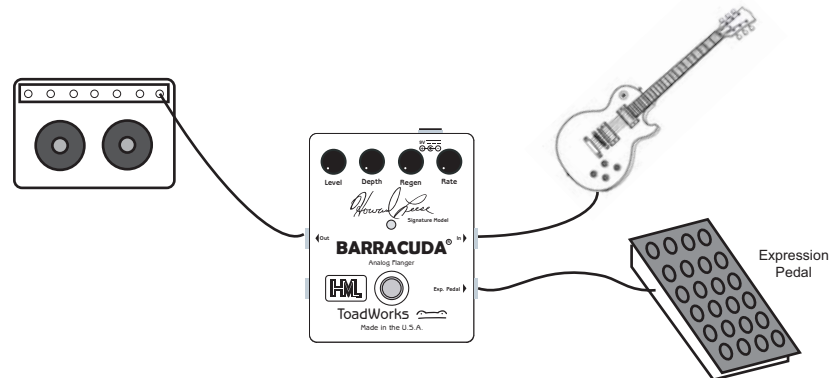

BARRACUDA

Analog Flanger

Quick Start Settings

Note - settings are approximate.
Additional adjustment may be necessary.

Level Depth Regen Rate

Barracuda

Level Depth Regen Rate

Liquid Flange

Level Depth Regen Rate

Tape Flange

Level Depth Regen Rate

Rocket Ride

Mono Mode

Stereo Mode

Manual Mode