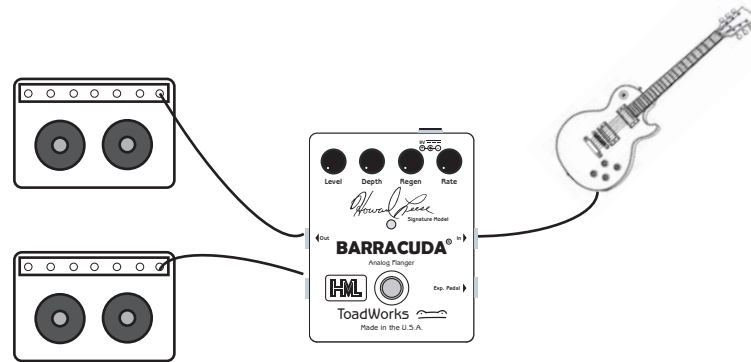

BARRACUDA

Analog Flanger

Quick Start Settings

Note - settings are approximate.
Additional adjustment may be necessary.

Level Depth Regen Rate

Barracuda

Level Depth Regen Rate

Liquid Flange

Level Depth Regen Rate

Tape Flange

Level Depth Regen Rate

Rocket Ride

Mono Mode

Stereo Mode

Manual Mode